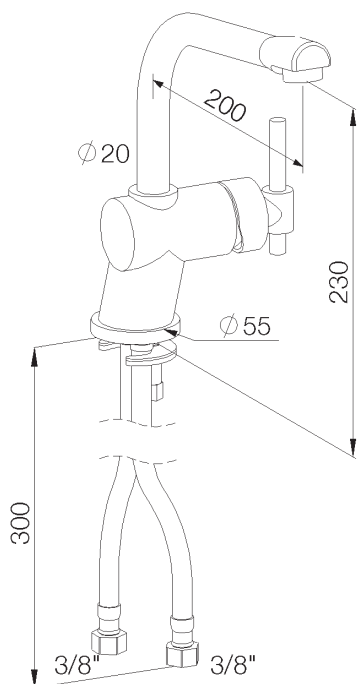

**PRODUCT TECHNICAL SHEET**

Collection : **DYNAMIC**

Ref. : **4527.--.01**

Mitigeur de cuisine, bec mobile 200mm

Eéngreeps keukenmengkraan, draaibare uitloop 200mm

Single-lever kitchen mixer, swivel spout 200mm

**Picture**

**Product details**

Weight : 2,7 kg

Internal mechanism : Mixer ceramic cartridge (90°)

**Technical drawing**

RA1.V01