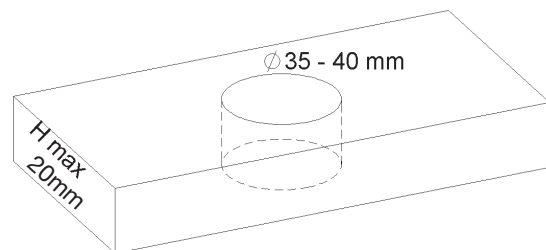

**Picture**

**Product details**

Weight : 2,7 kg

Internal mechanism : Mixer ceramic cartridge (90°)

**Technical drawing**

RA1.V01